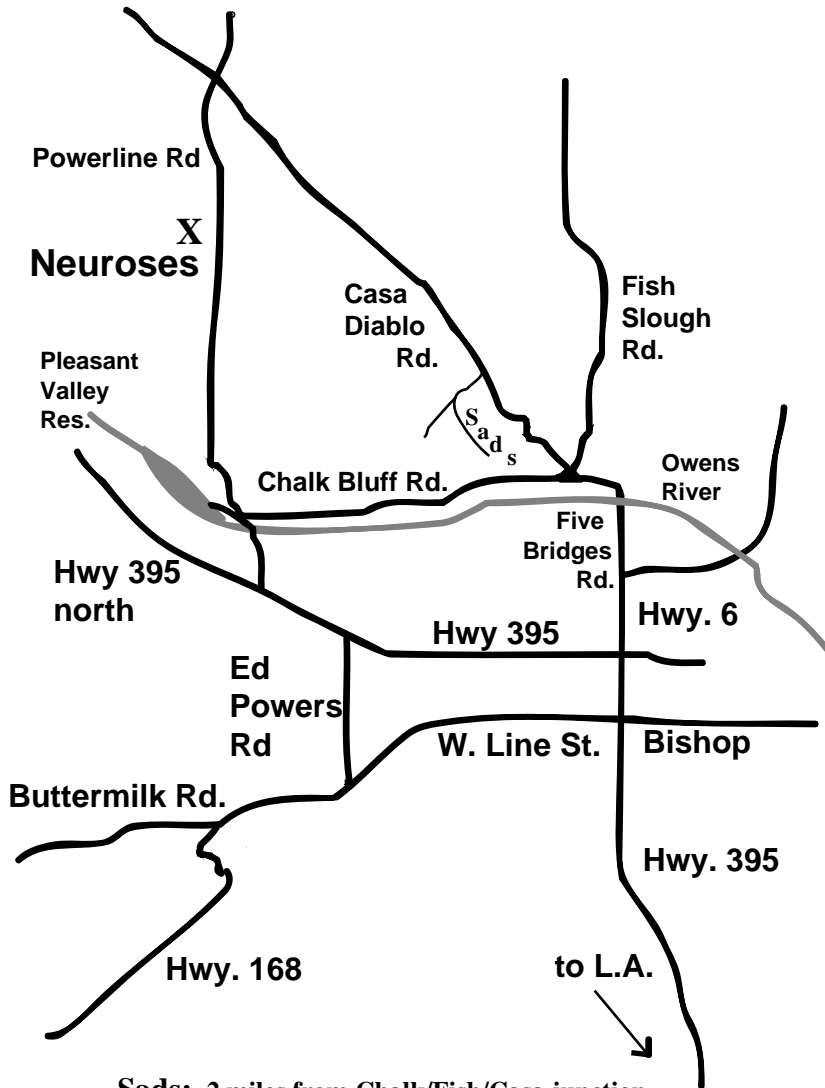

# Bishop Area Tableland Boulders

Sads: 2 miles from Chalk/Fish/Casa junction.

Neuroses: 12 miles from Chalk/Fish/Casa junction  
6 miles from Pleasant Valley